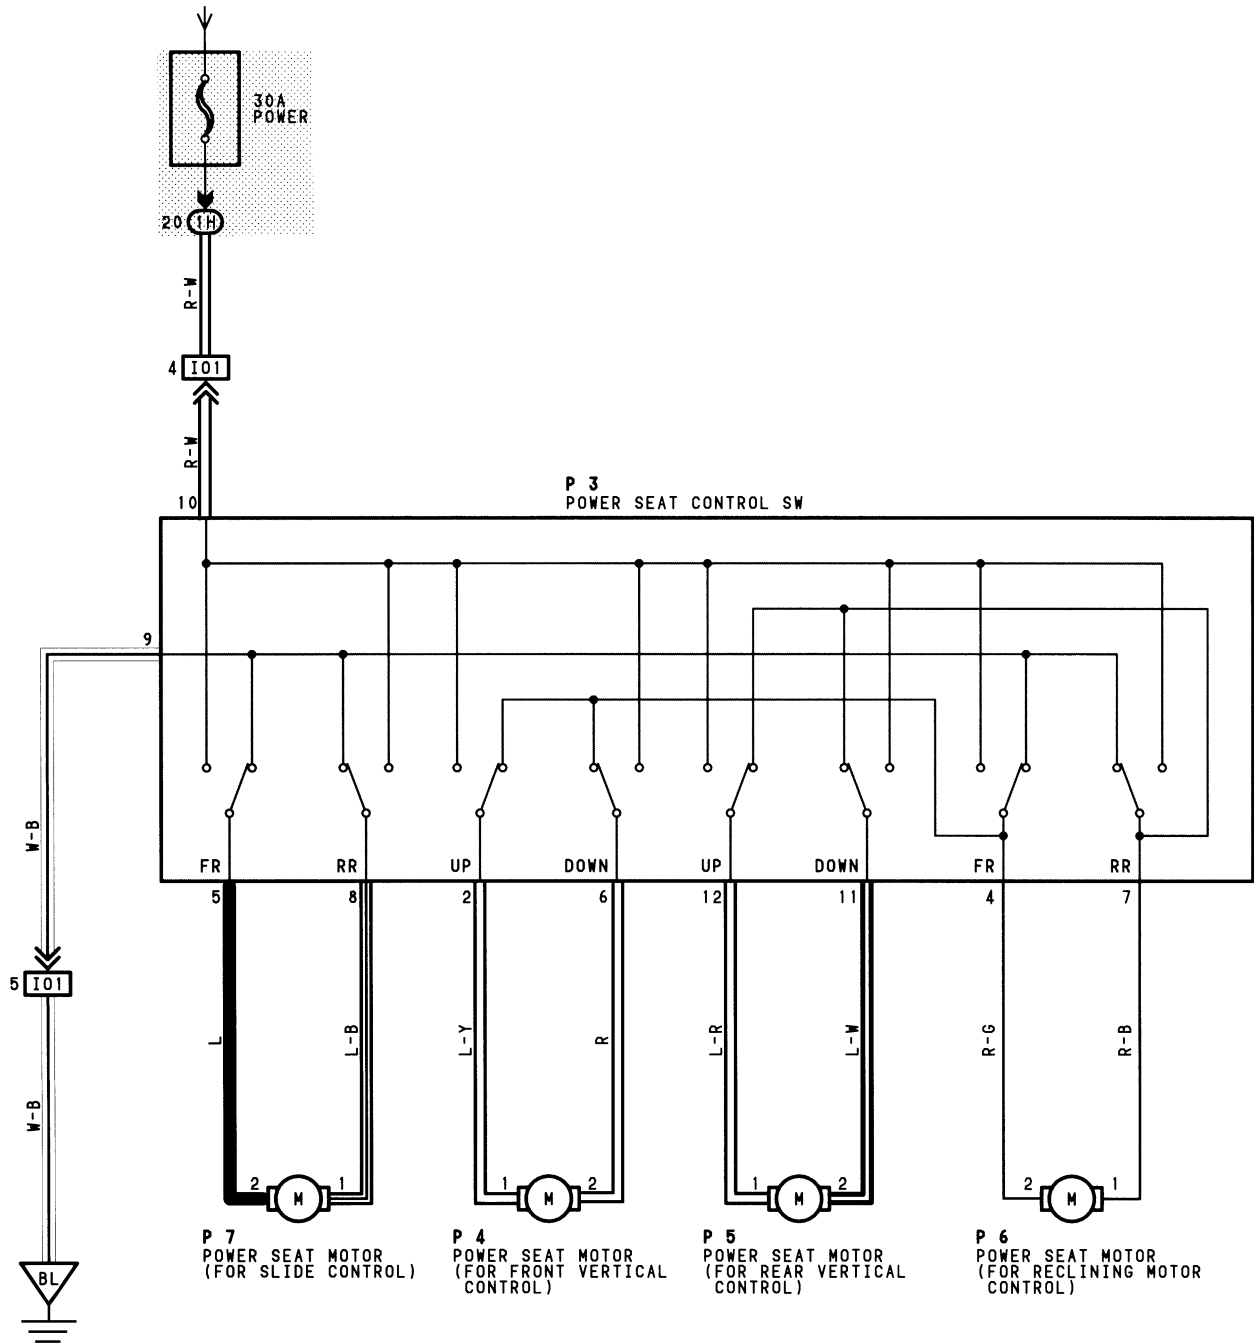

TOYOTA POWER SEAT