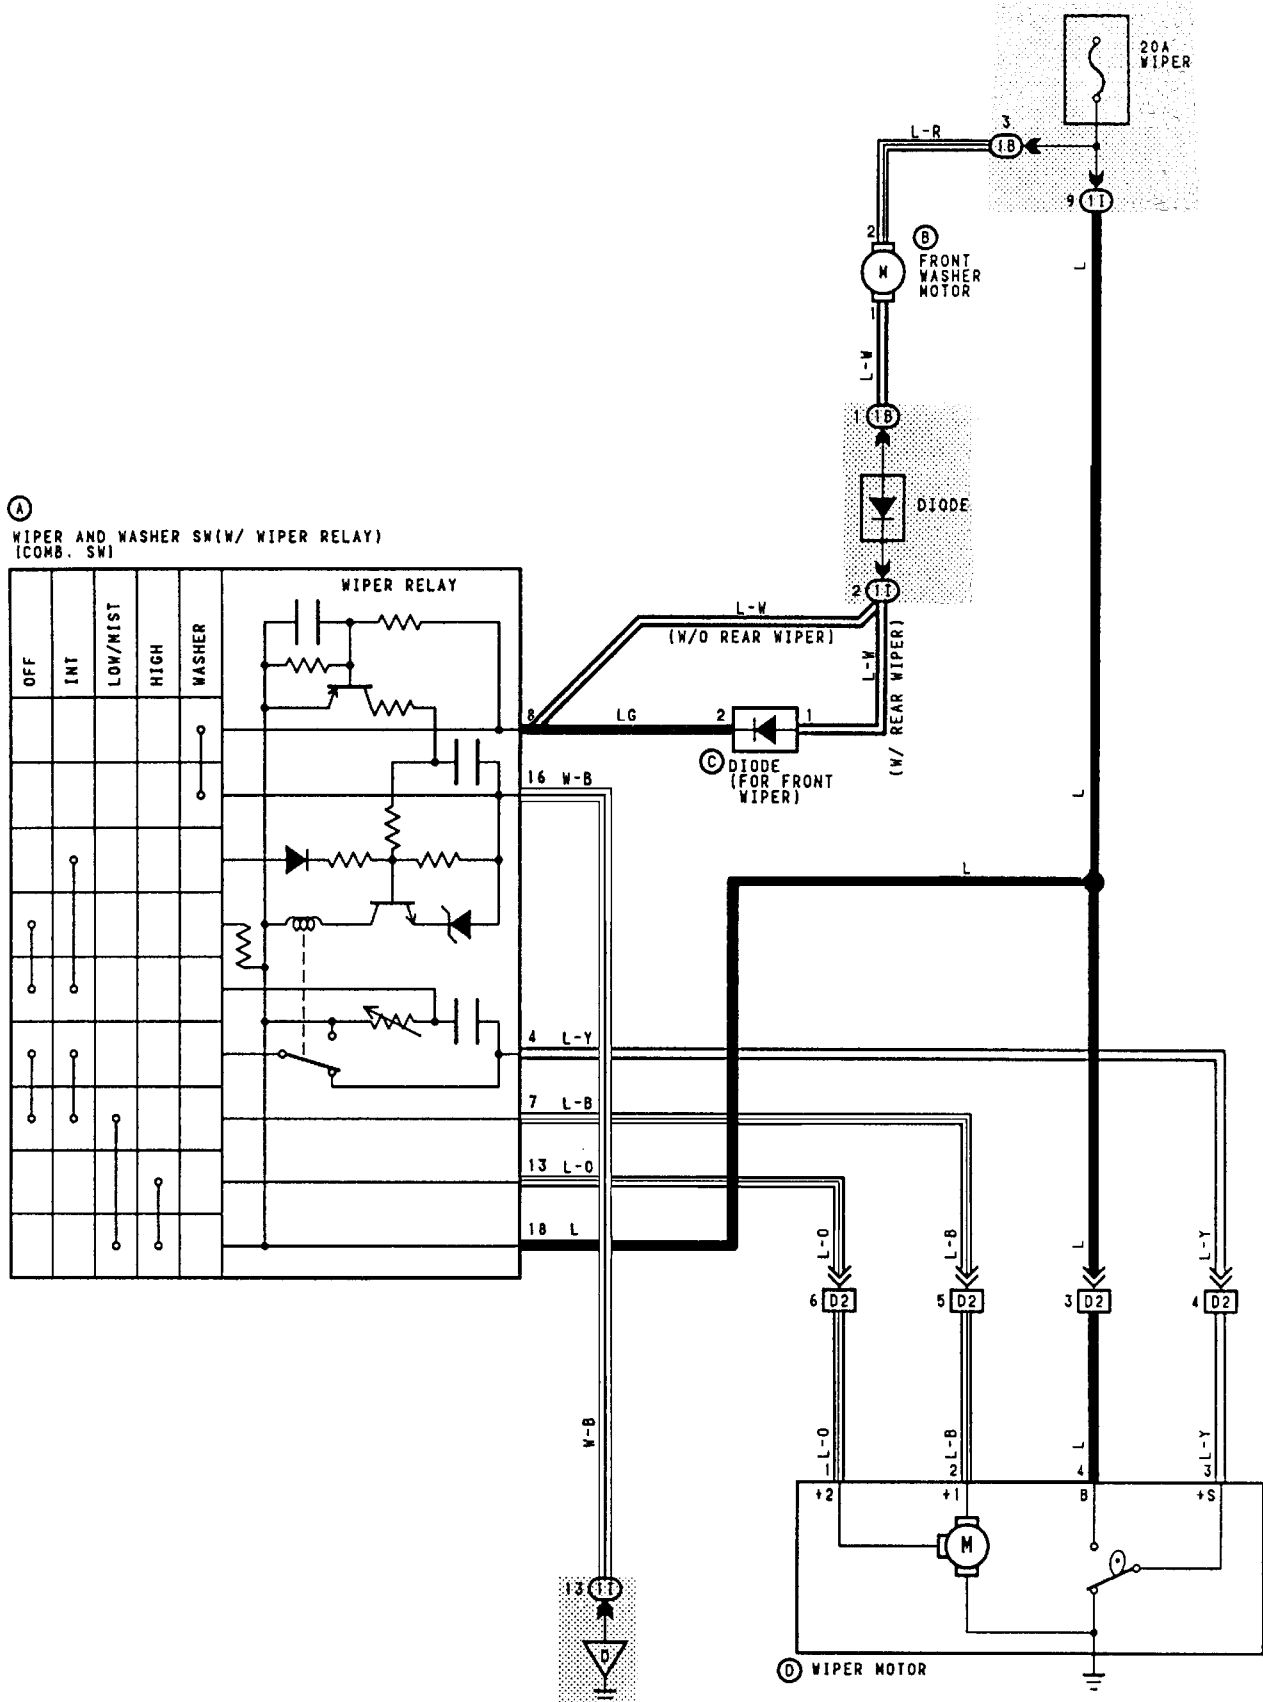

TOYOTA FRONT WIPER / WASHER