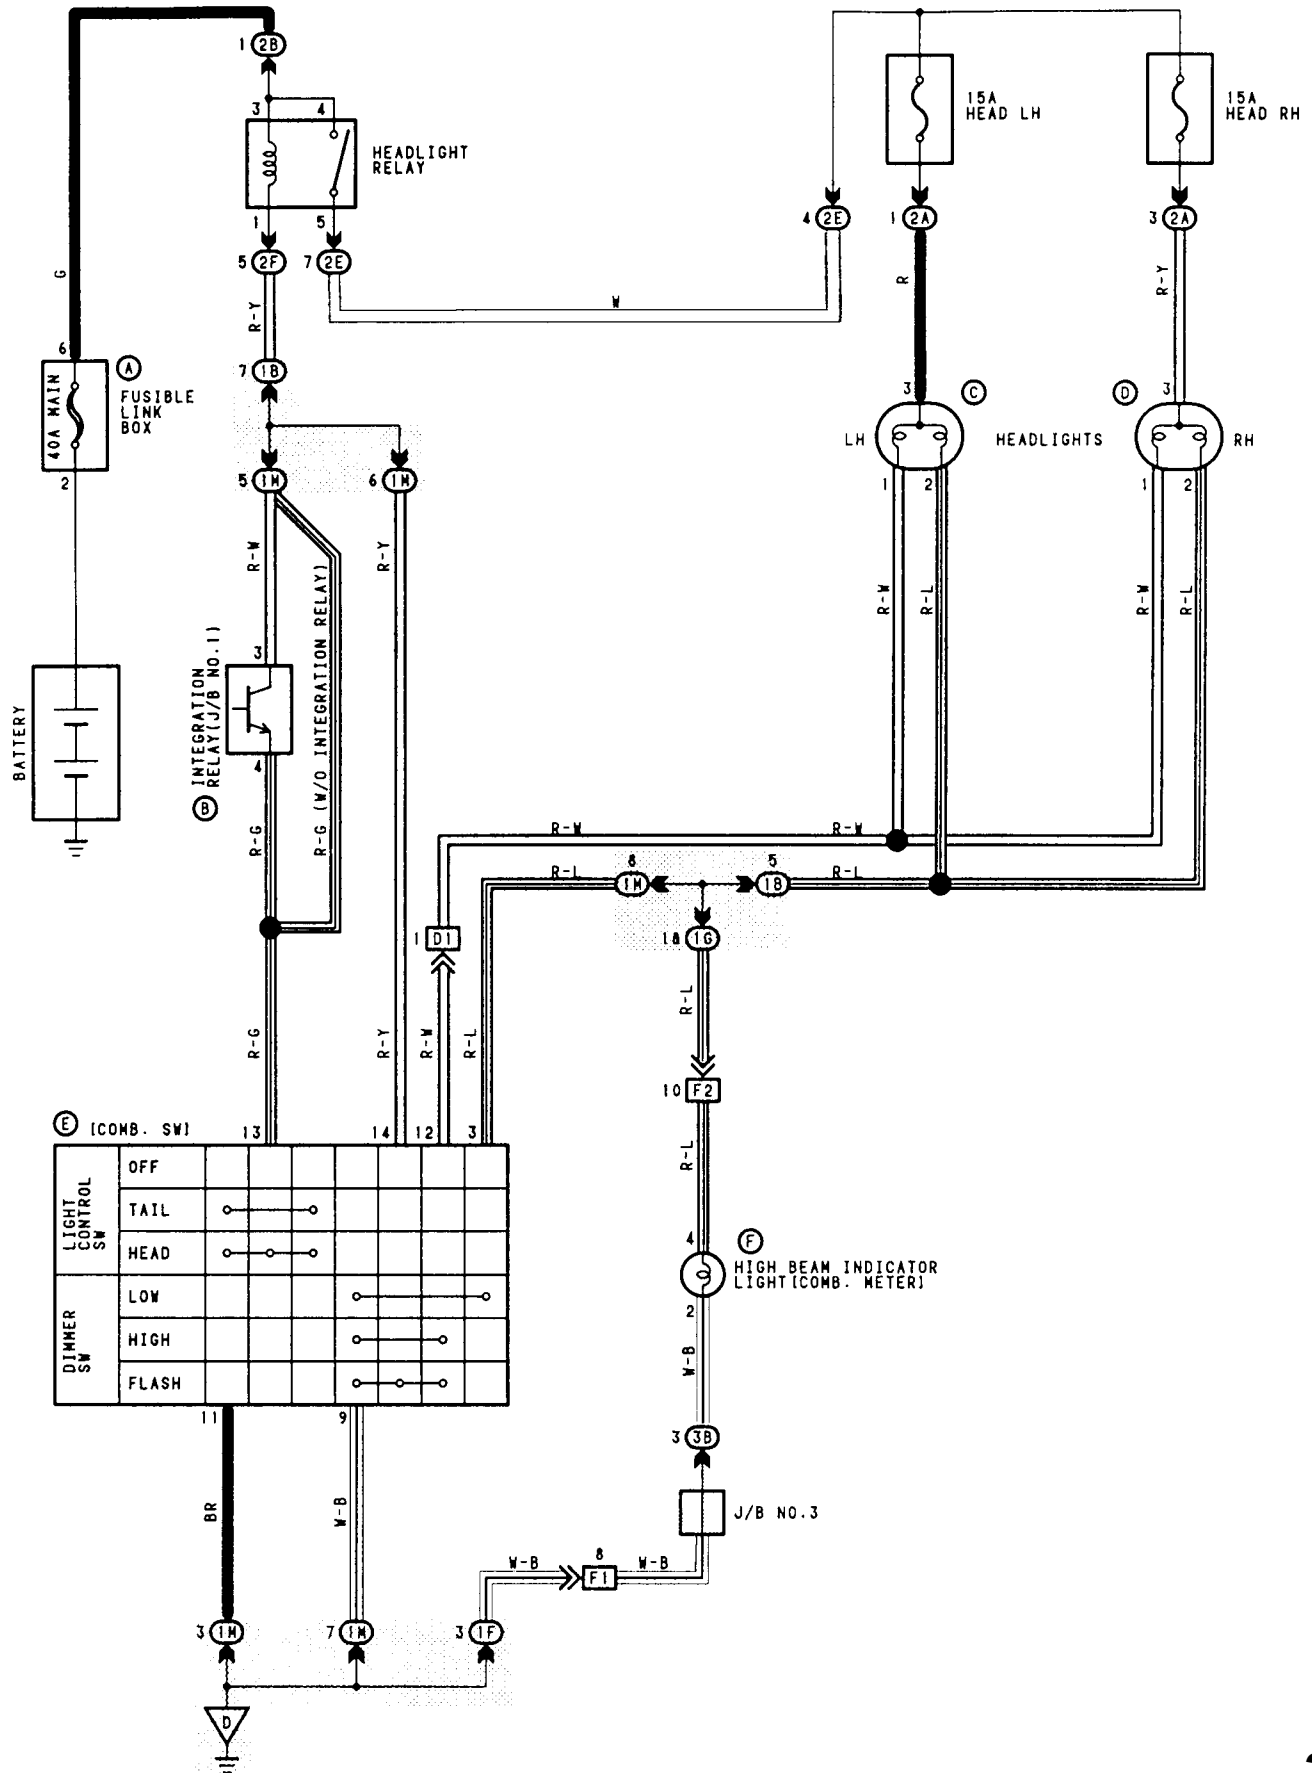

TOYOTA HEADLAMPS - 2 BEAM