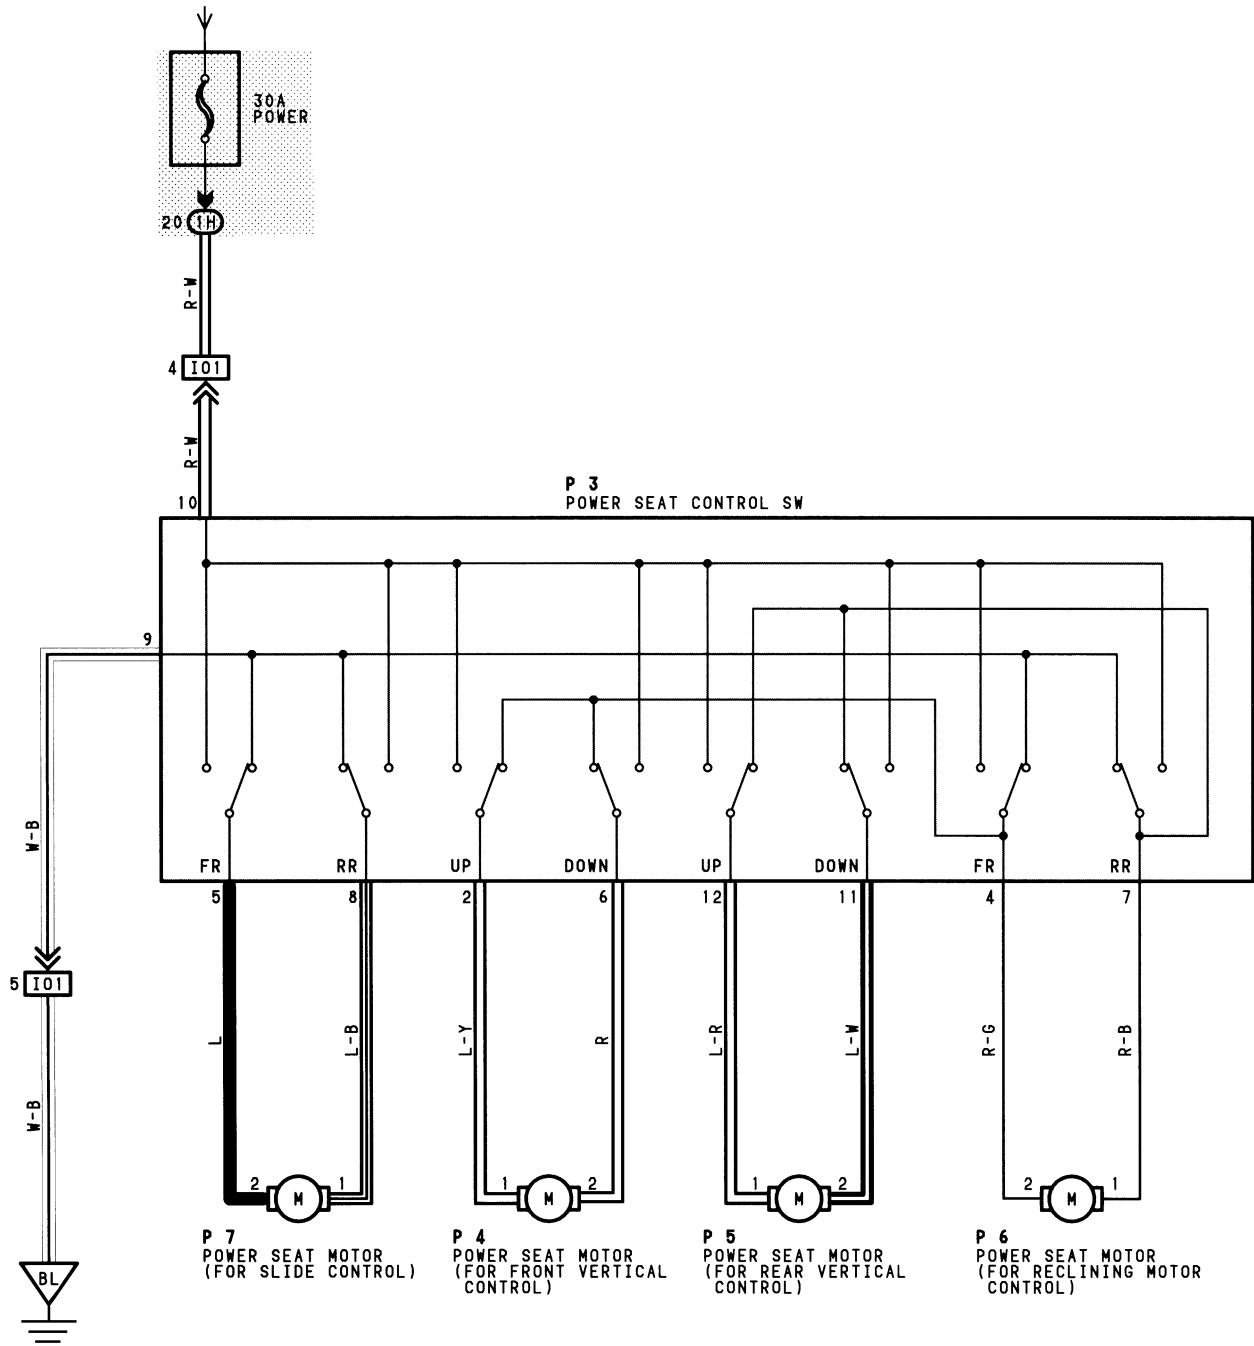

TOYOTA POWER SEAT