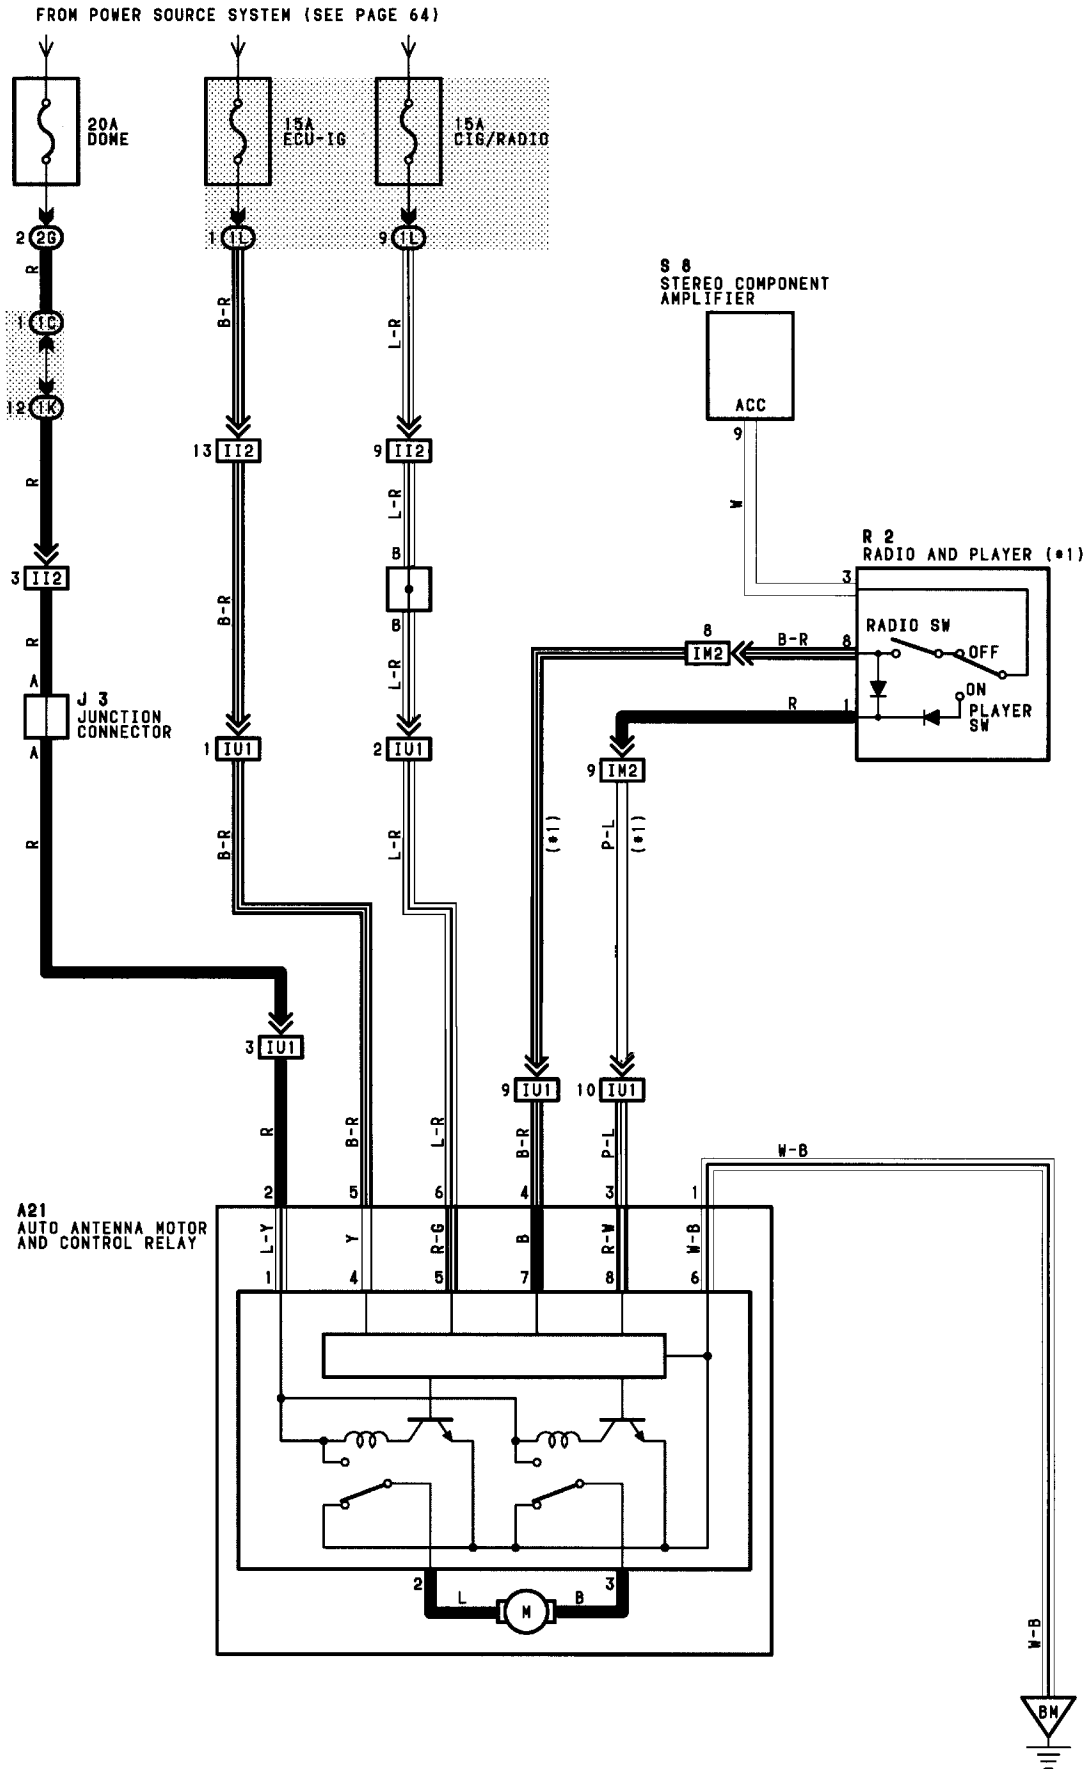

III. Accessories

System Description	Page Section#	# of Pages
1. Horn	Section 12	(2)
2. Window Defogger	Section 13	(2)
3. Window Defogger w/timer	Section 14	(2)
4. Power Windows	Section 15	(8)
5. Mirrors	Section 16	(7)
6. Door Locks	Section 17	(5)
7. Clock / Cig Lighter	Section 18	(2)
8. Power Seats	Section 19	(2)
9. Front Wiper / Washer	Section 20	(8)
10. Rear Wiper / Washer	Section 21	(4)
11. Blower Motor	Section 22	(5)
12. Cooling Fan	Section 23	(7)
13. AC Control Part 1 (w/fans)	Section 24	(2)
14. AC Control Part 2 (w/blower)	Section 25	(2)
15. Shift Interlock	Section 26	(4)
16. Sun Roof	Section 27	(4)
17. Power Antenna	Section 28	(4)

NOTE:

Switch #1, closed in PARK, open in all other gear selections.

Switch #2, open in PARK, closed in all other gear selections.

TOYOTA SHIFT INTERLOCK

TOYOTA SHIFT INTERLOCK

TOYOTA SHIFT INTERLOCK

TOYOTA SHIFT INTERLOCK

TOYOTA SUN ROOF

TOYOTA SUN ROOF

TOYOTA SUN ROOF

TOYOTA POWER ANTENNA

TOYOTA POWER ANTENNA

TOYOTA POWER ANTENNA