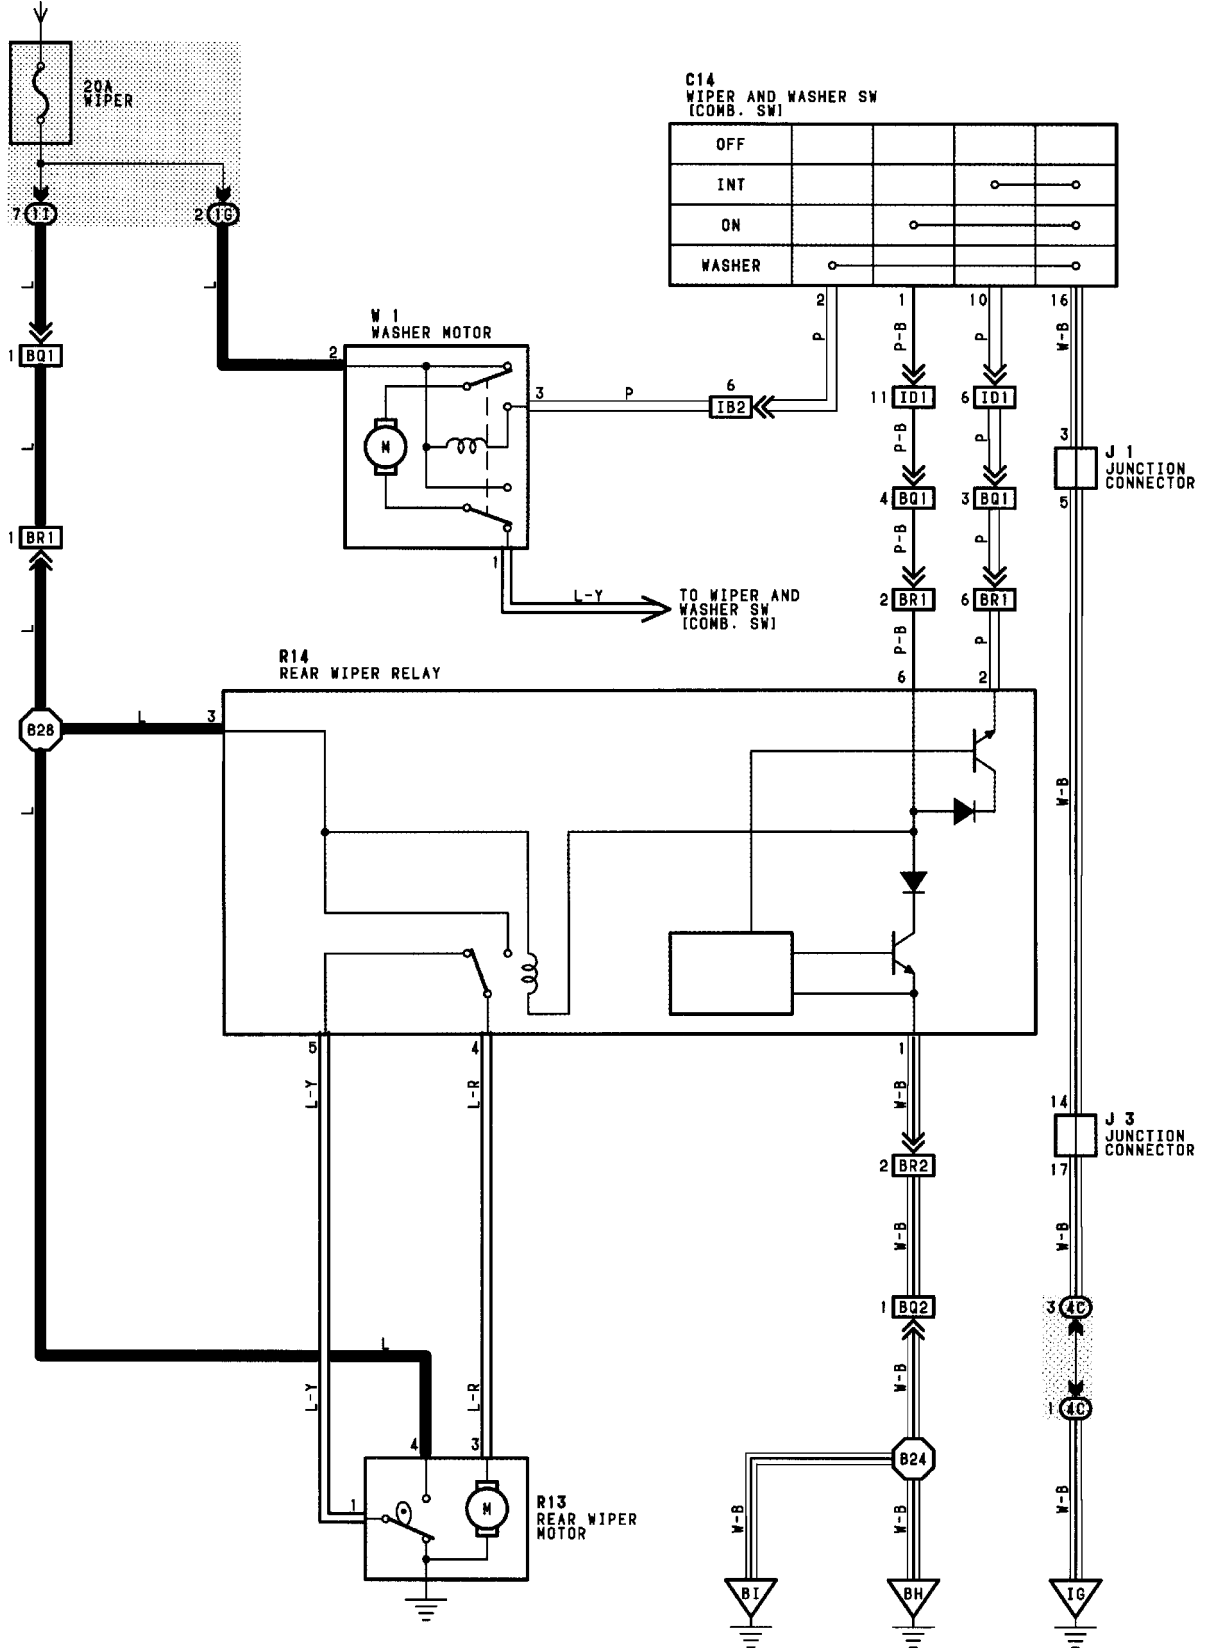

TOYOTA REAR WIPER / WASHER

FROM POWER SOURCE SYSTEM (SEE PAGE 54)