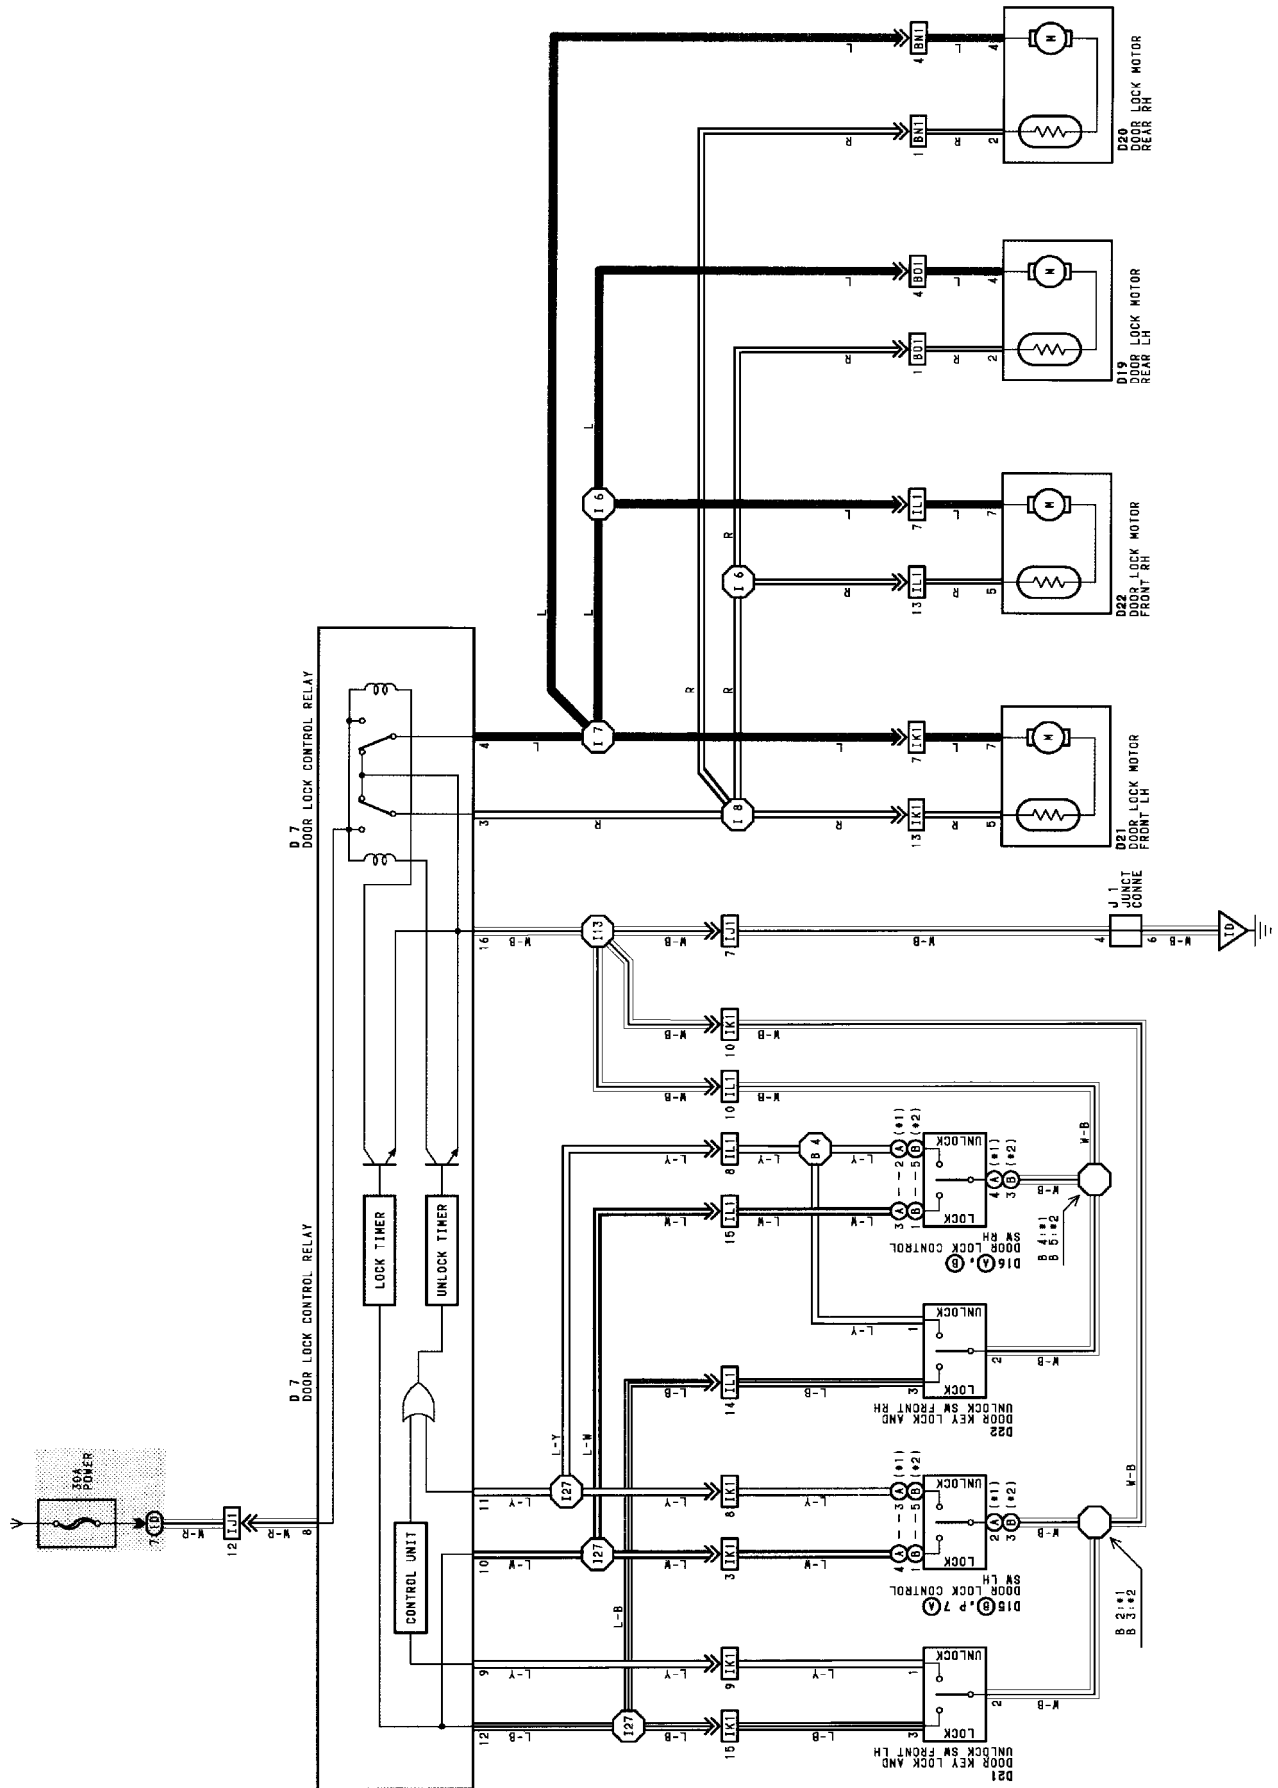

TOYOTA DOOR LOCKS