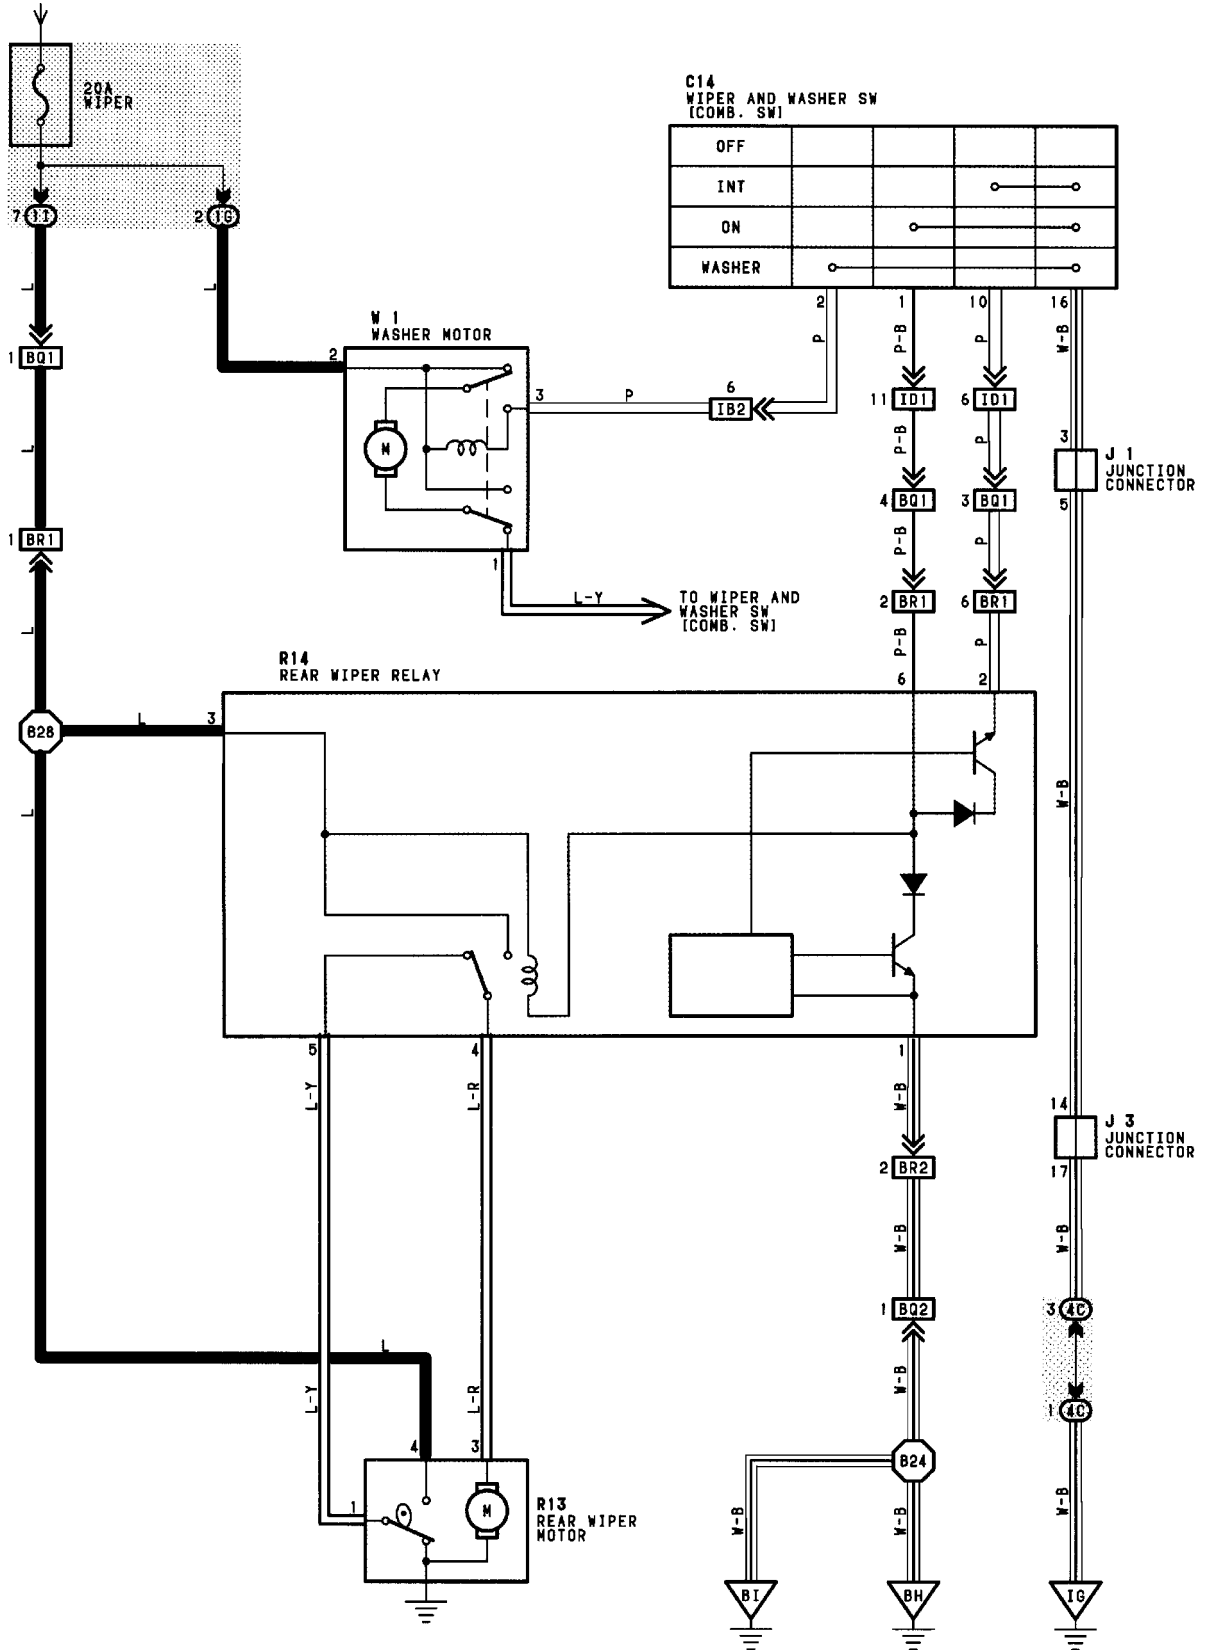

TOYOTA REAR WIPER / WASHER

FROM POWER SOURCE SYSTEM (SEE PAGE 54)