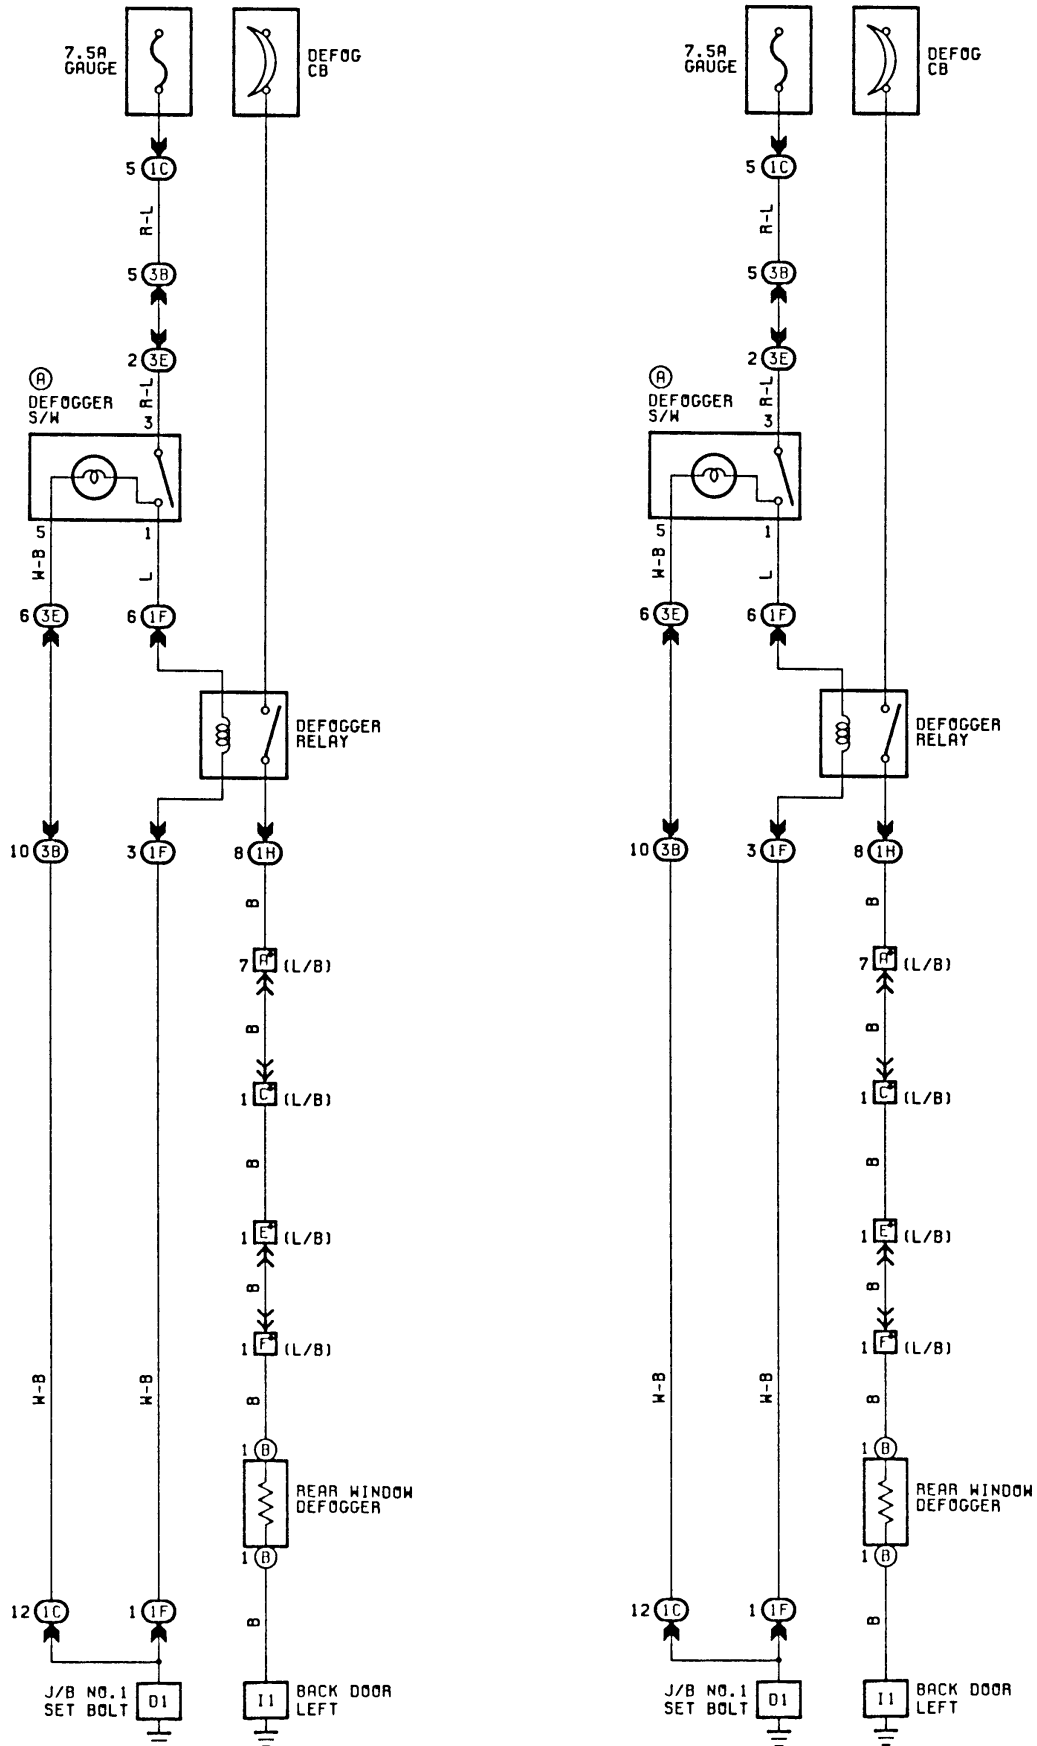

TOYOTA DAYTIME RUNNING LIGHTS - PART 2

TOYOTA HORN

TOYOTA HORN

TOYOTA REAR WINDOW DEFOGGER (Without Timer)

TOYOTA REAR WINDOW DEFOGGER (Without Timer)

TOYOTA REAR WINDOW DEFOGGER with TIMER

TOYOTA REAR WINDOW DEFOGGER with TIMER