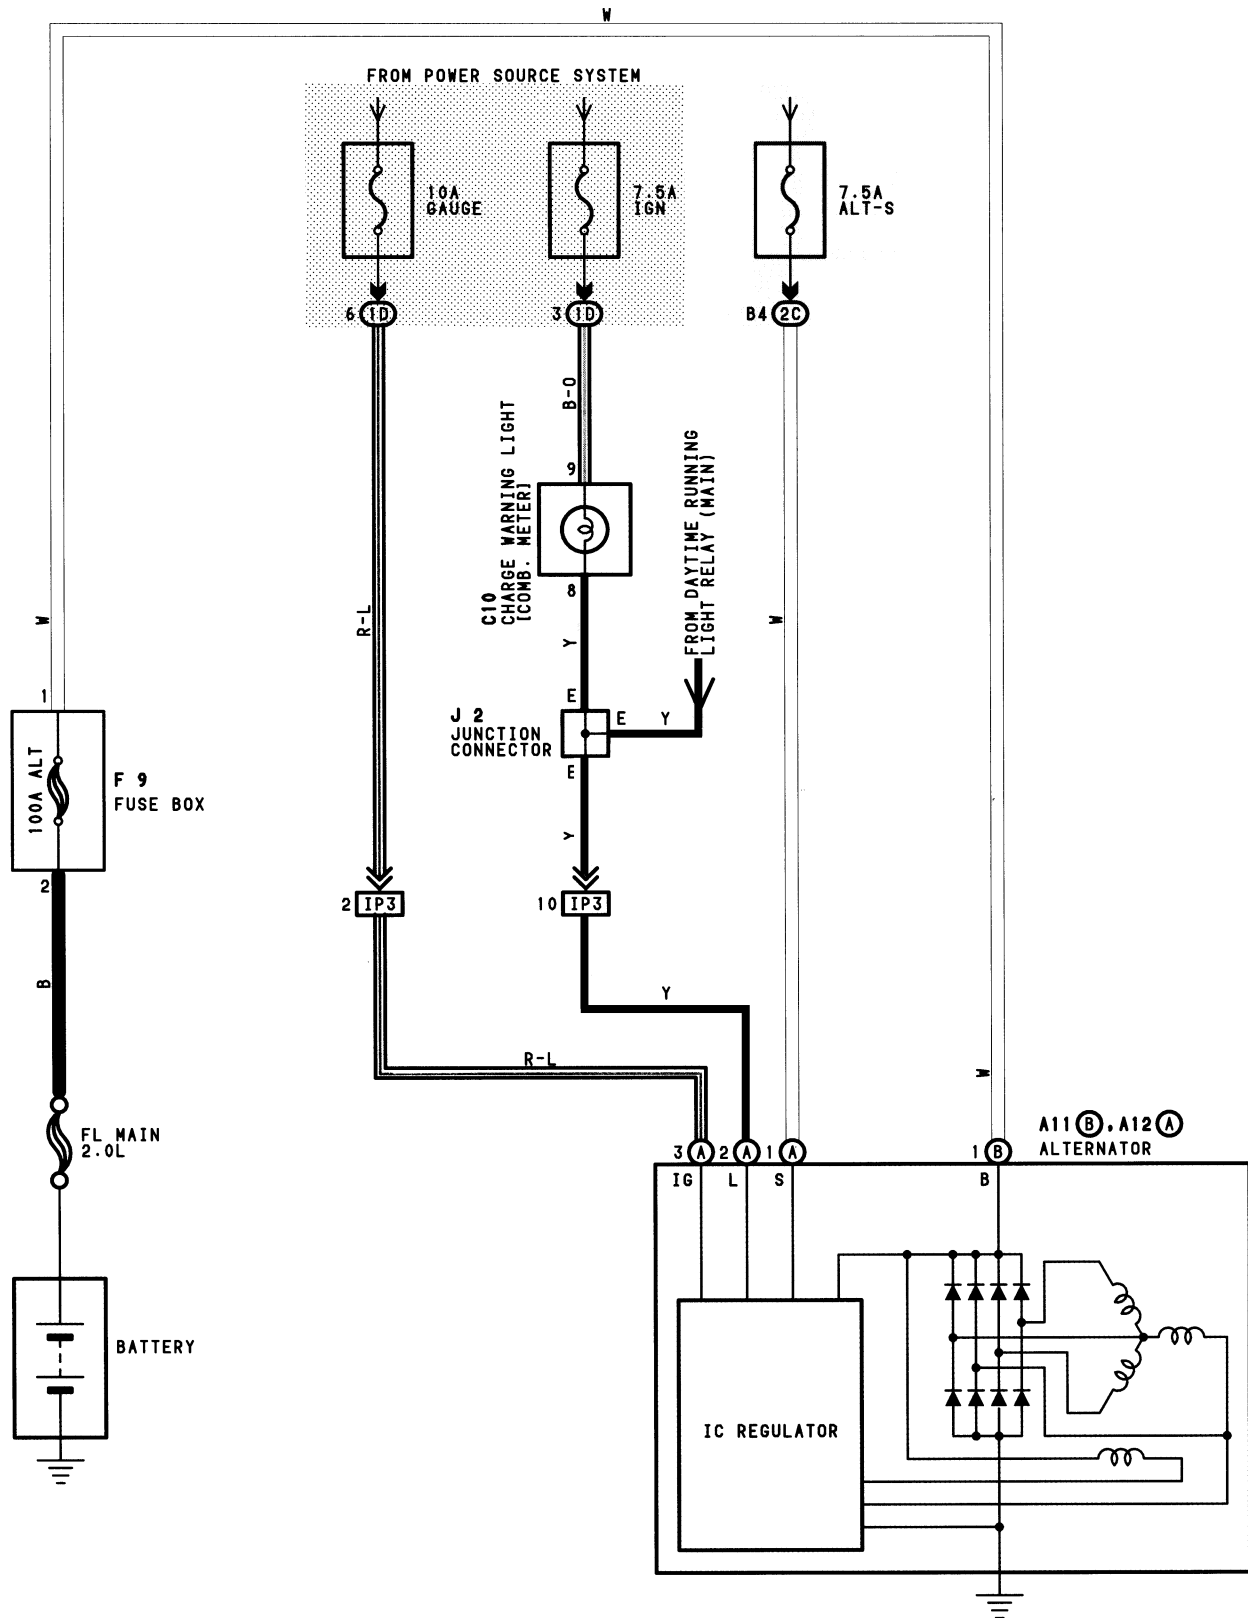

TOYOTA CHARGING