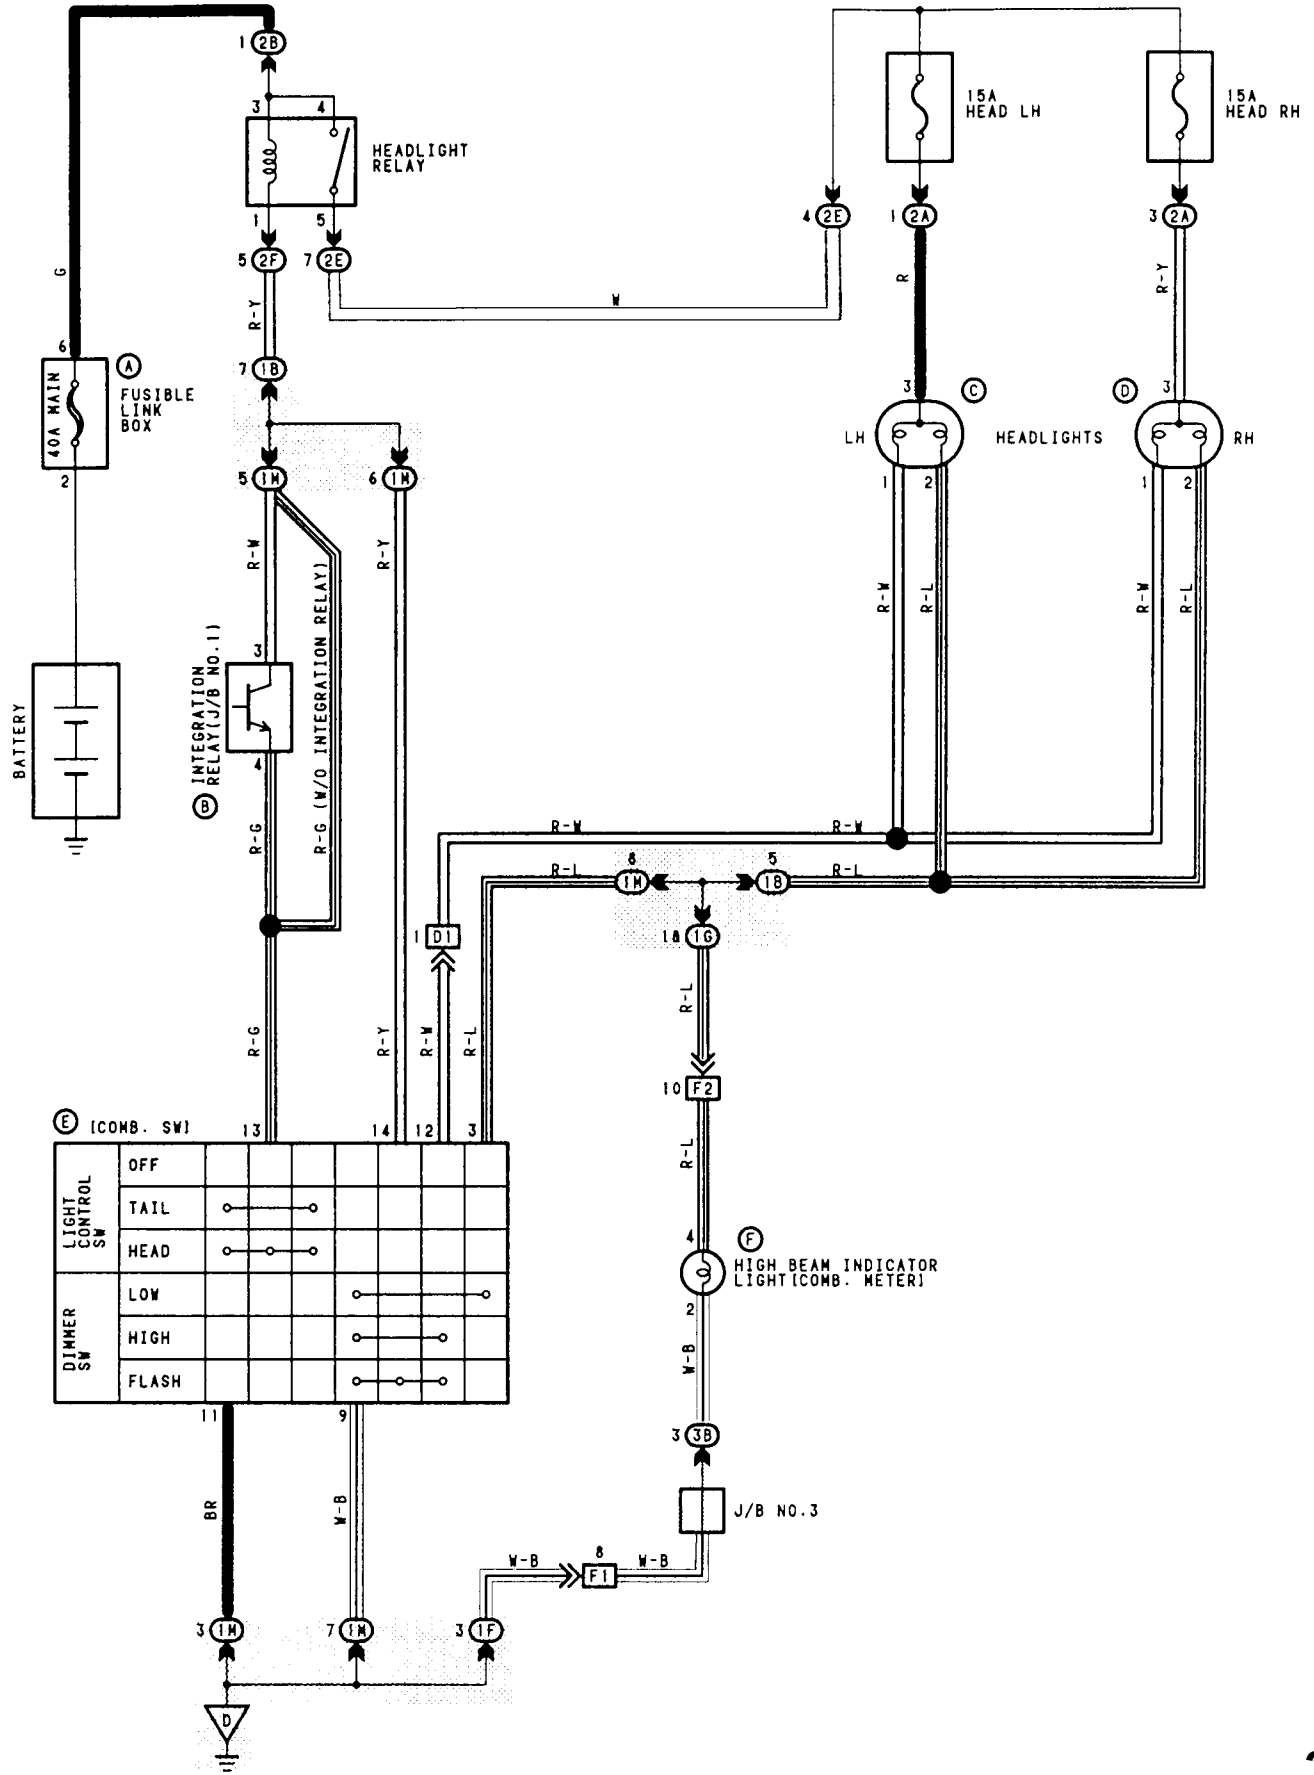

TOYOTA HEADLAMPS - 2 BEAM