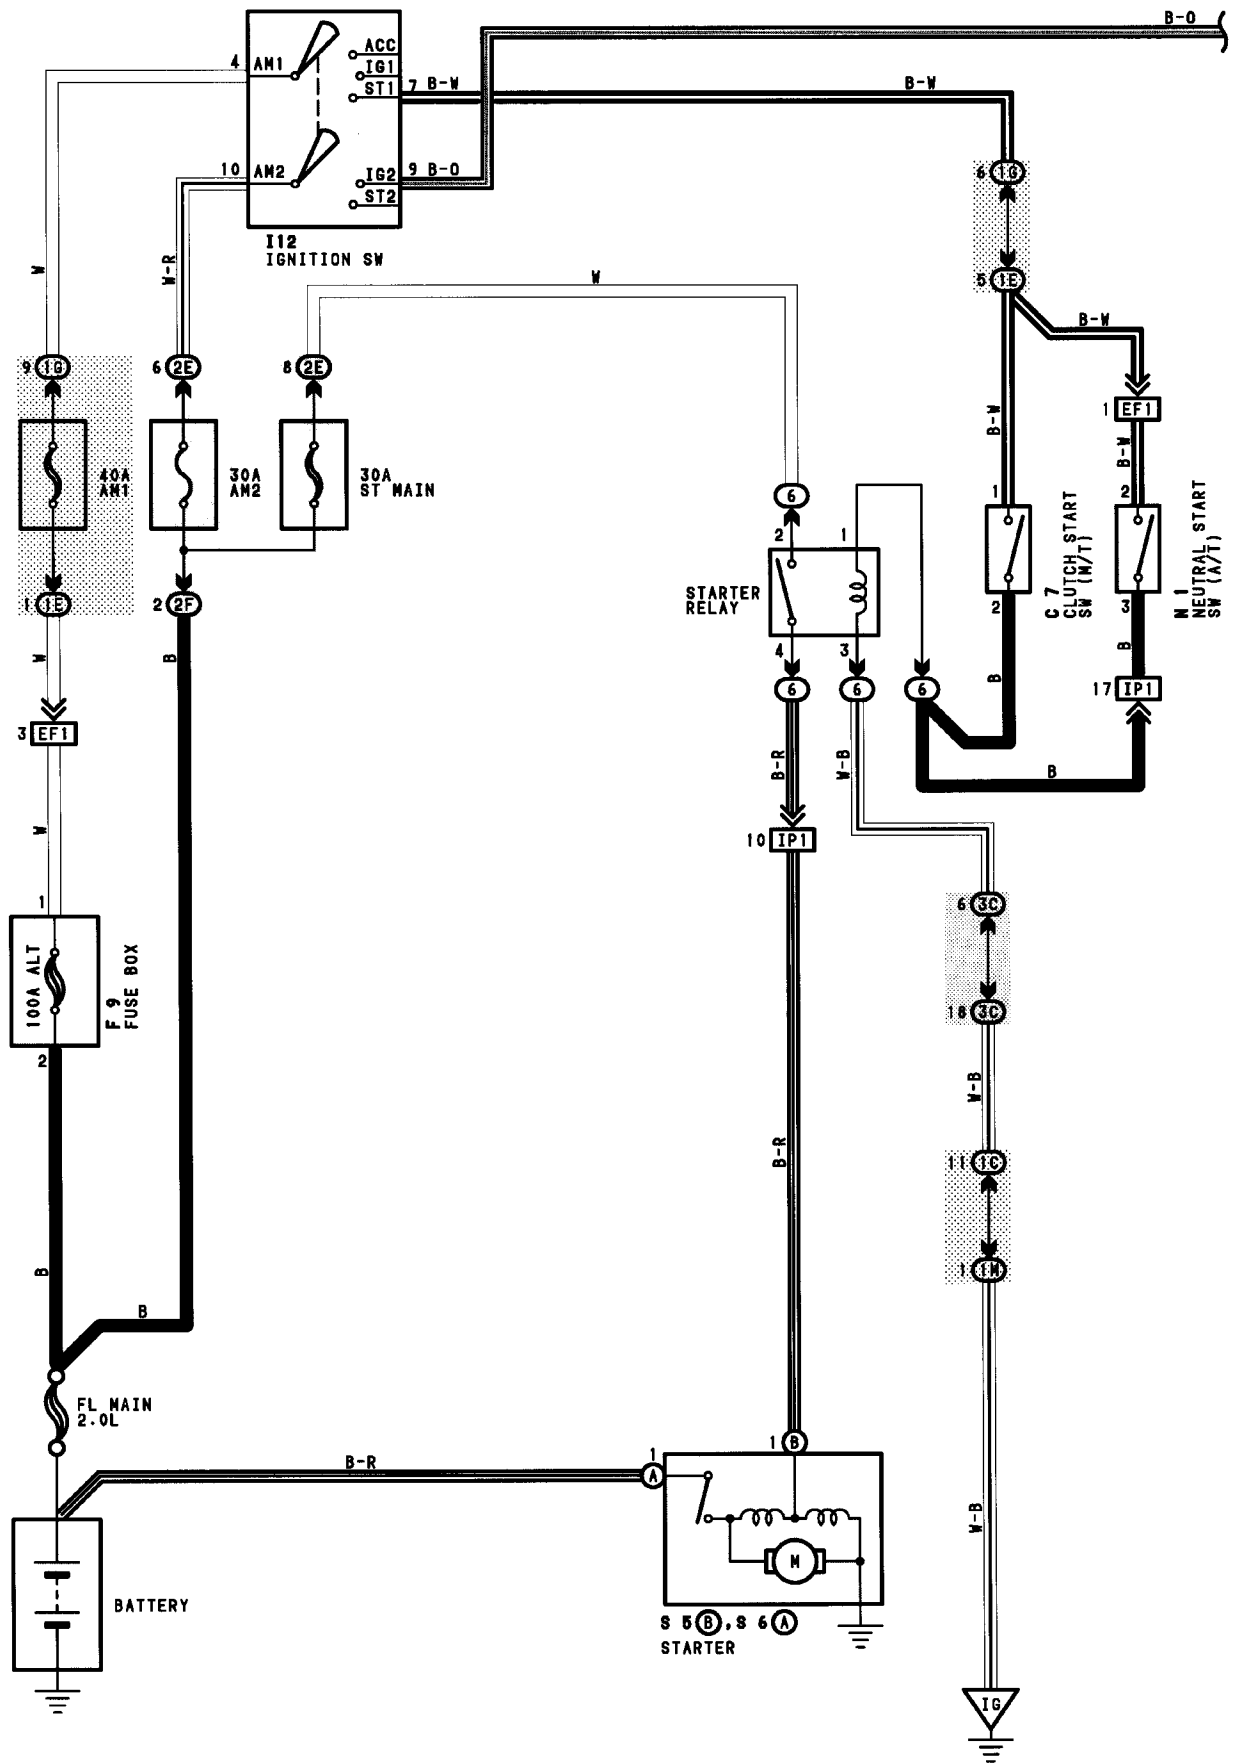

TOYOTA STARTING