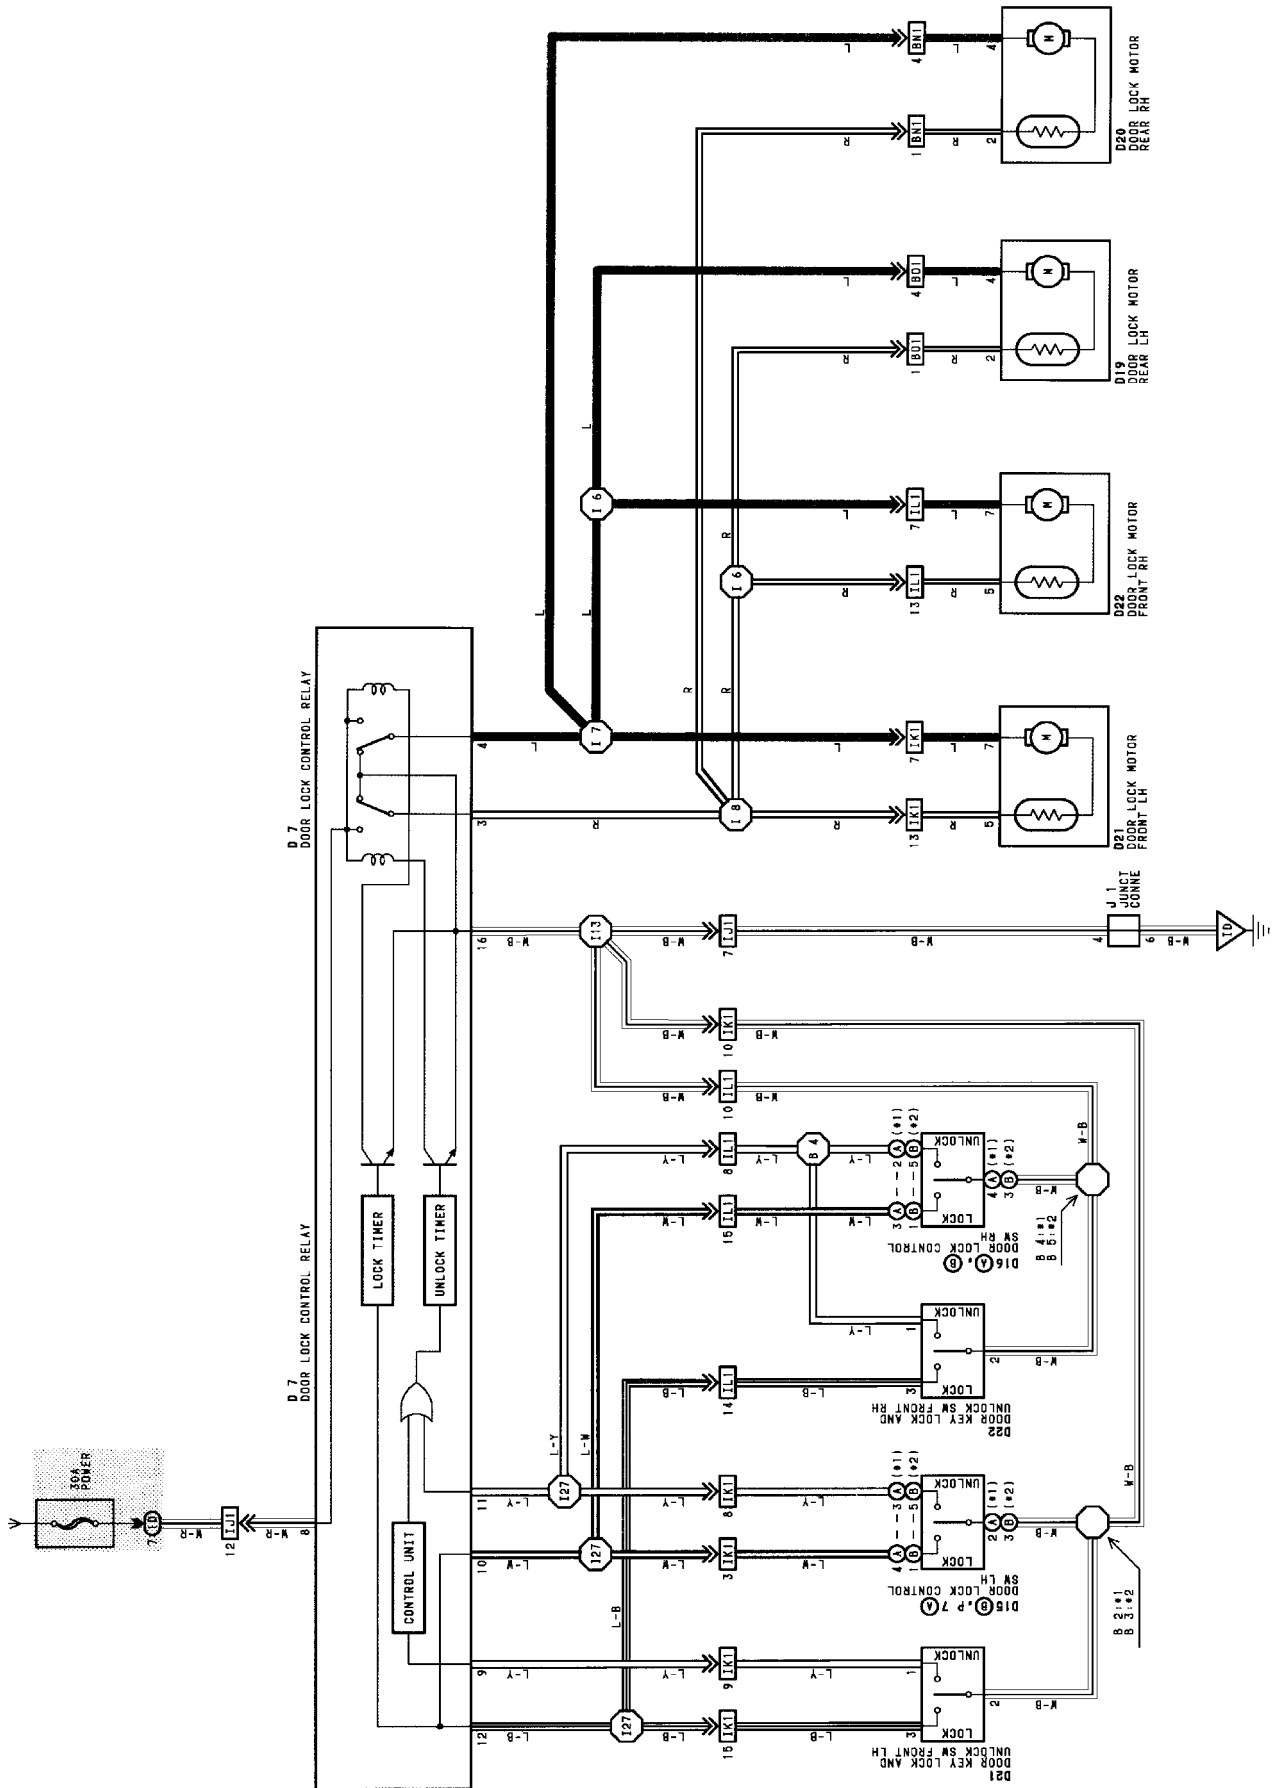

TOYOTA DOOR LOCKS